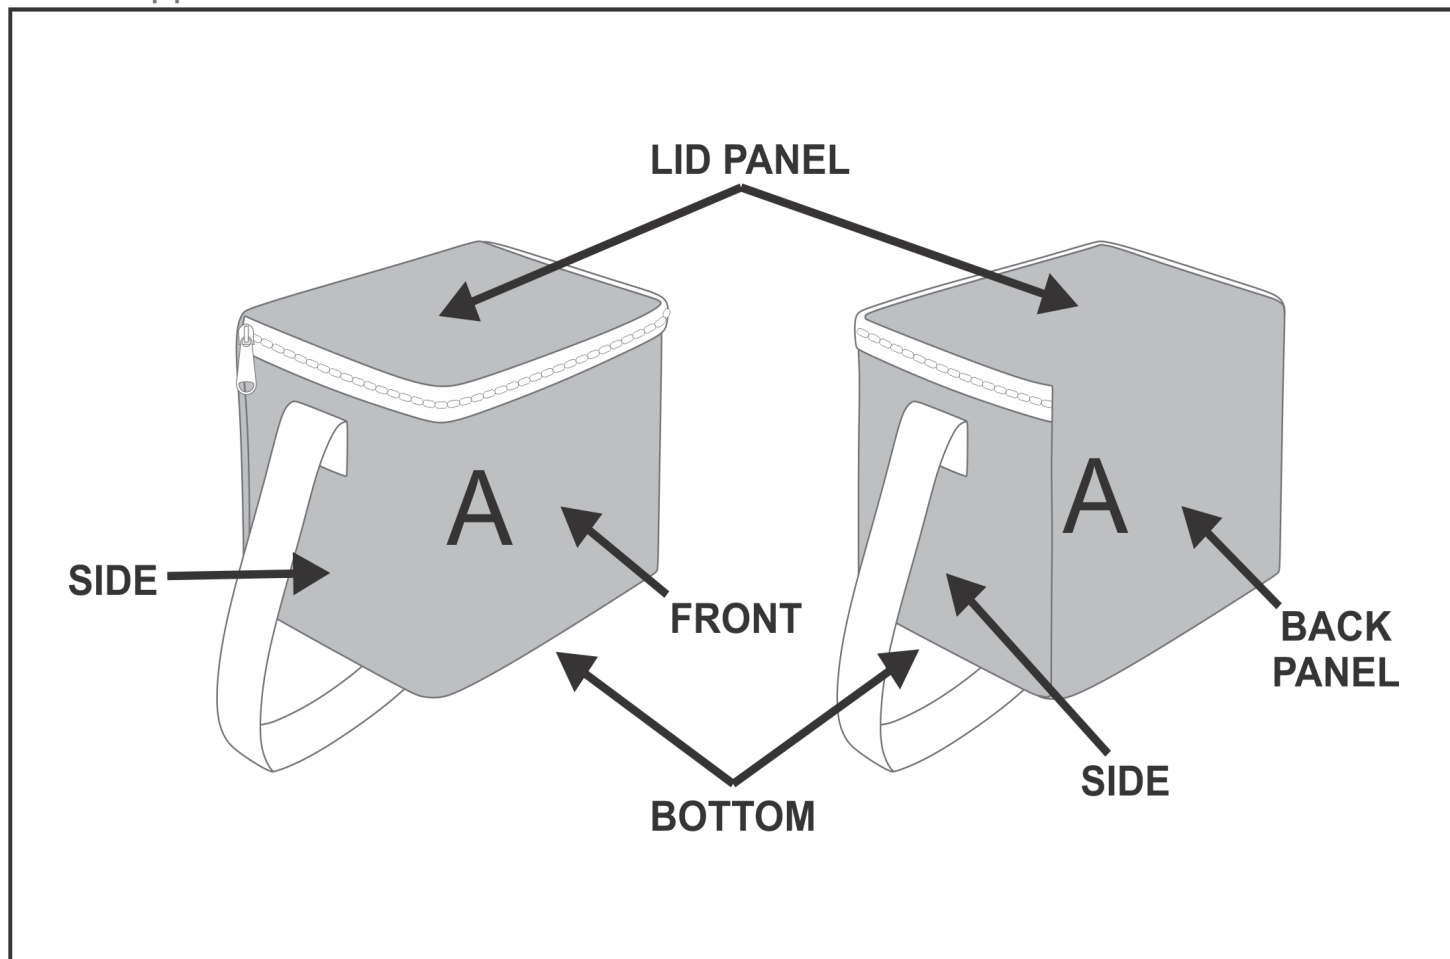

SG-HP-78-G

PPS Hoppla Sea Port 6 Can Cooler

Need to know:

Includes 1-Position Sublimation (setup fees apply)

- Please Note: We cannot guarantee 100% logo Alignment on all Brandable Panels.

Branding Options:

Position	Branding Method (Branding Code)	No. of Colours	Dimension
A	Custom Sublimation A (CPSUB-A)	Full Colour	494mm wide x 669mm high